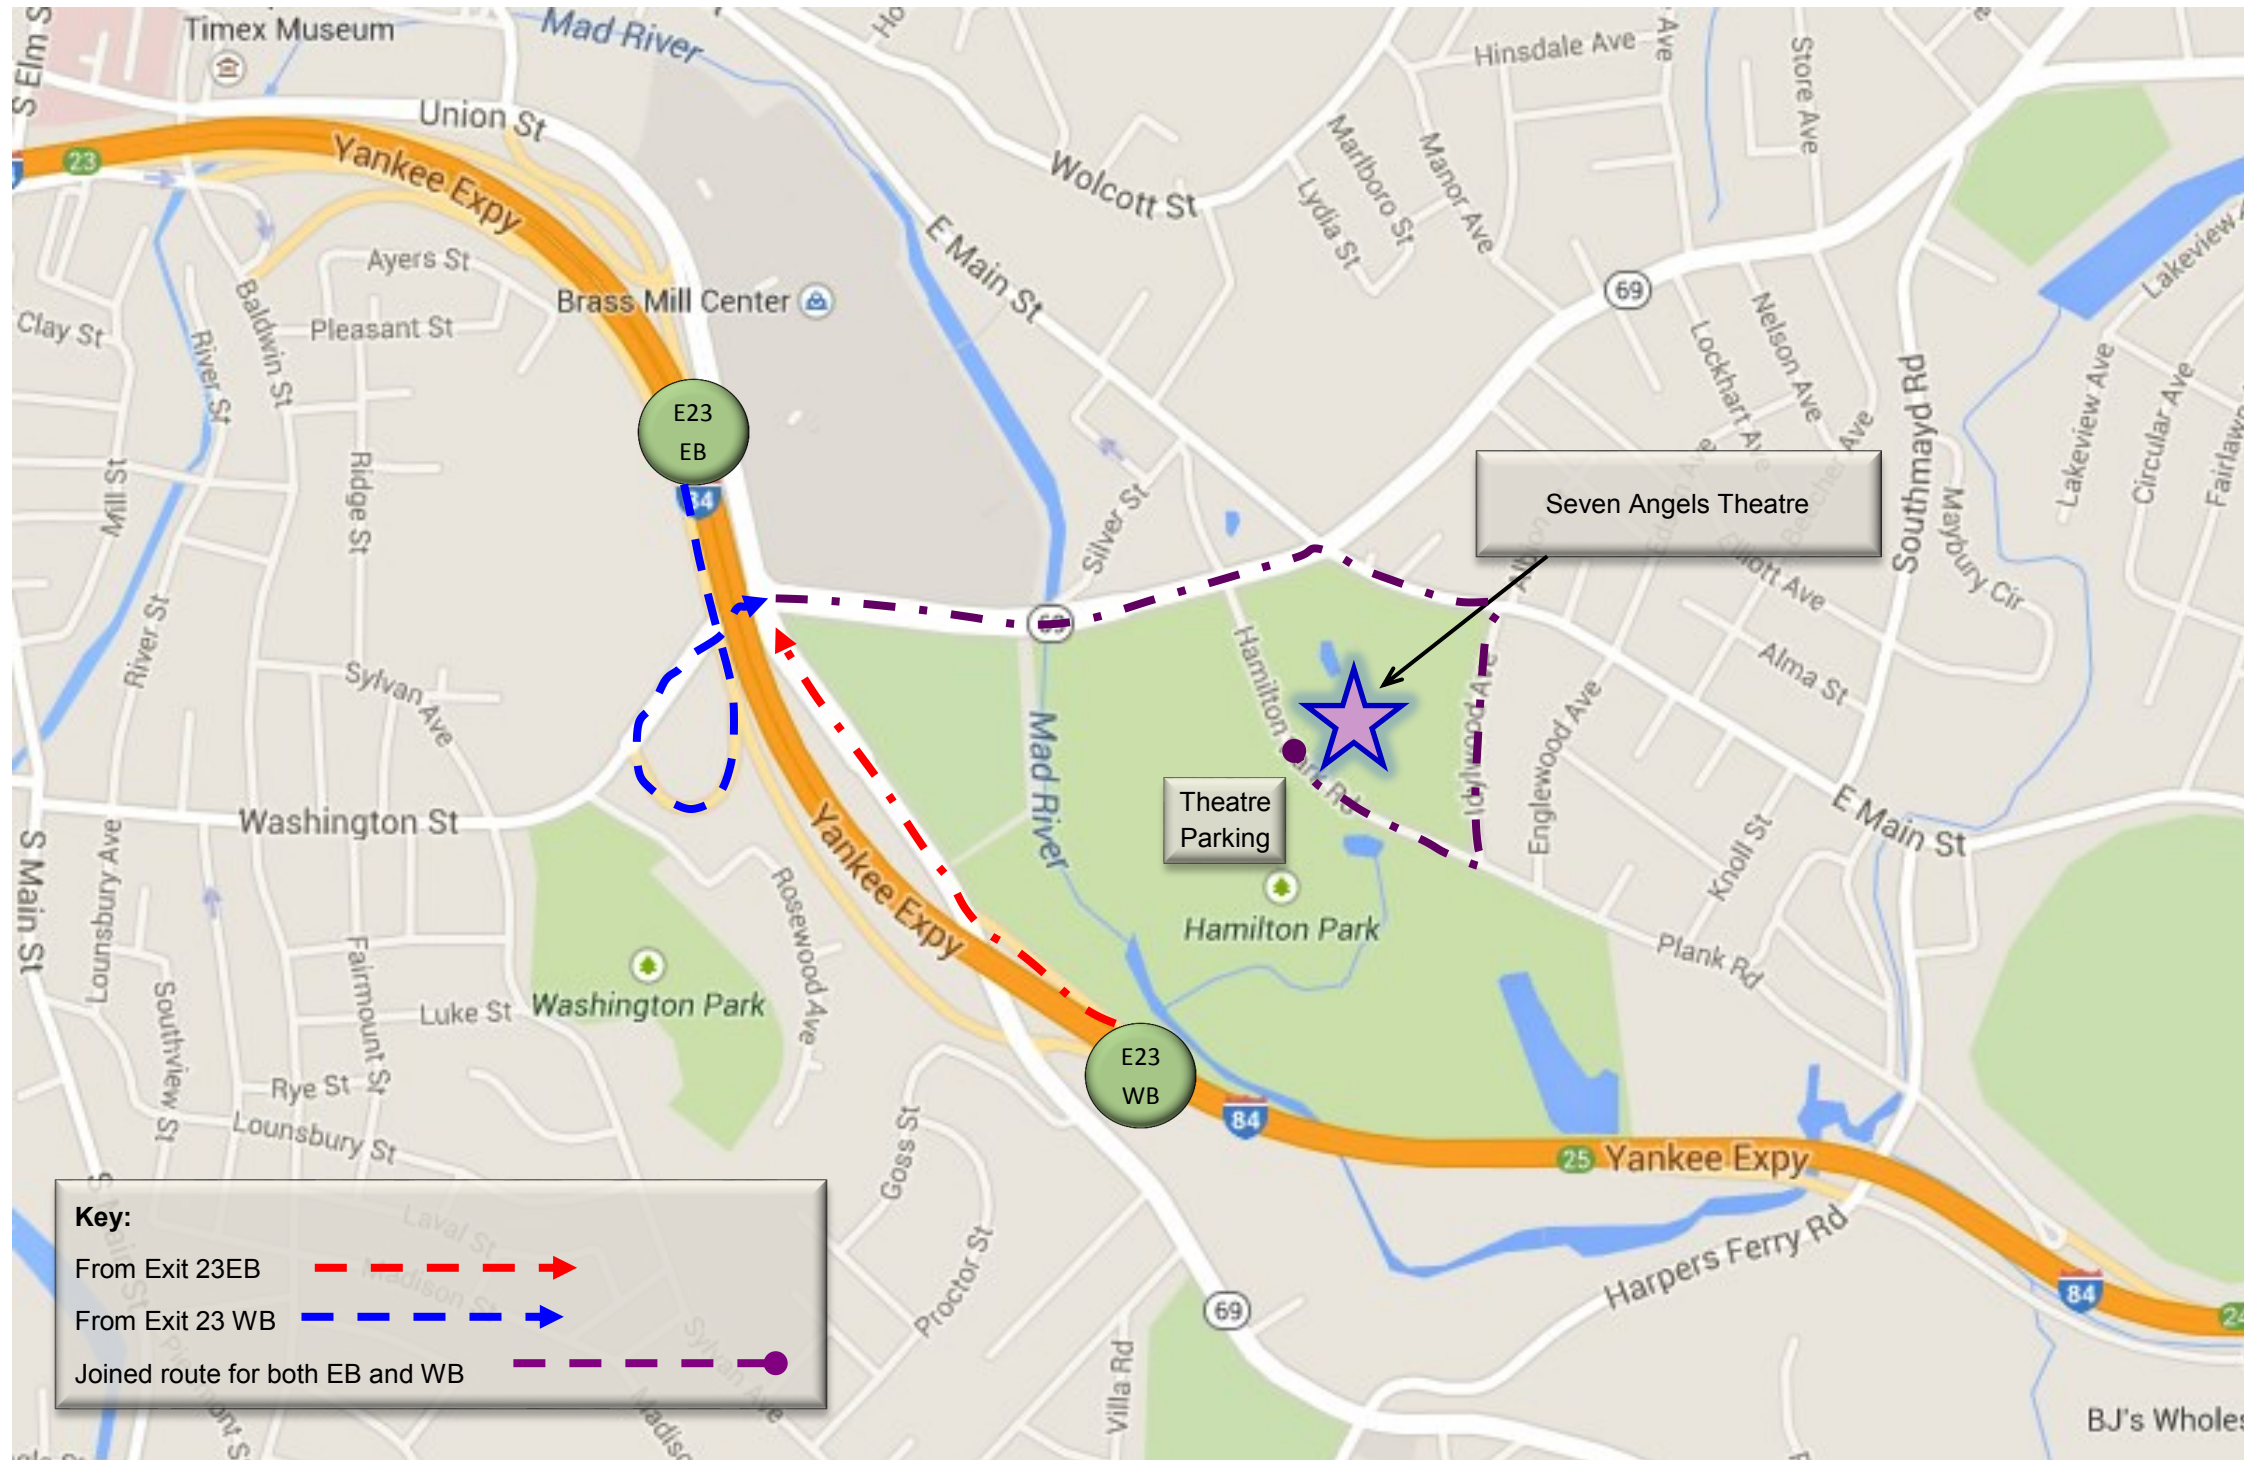

1 Plank Road, Waterbury, CT

203-757-4676

Driving Directions: Construction Detour to Seven Angels Theatre

I-84 Eastbound:

Take Exit 23 staying to the right (Rte 69 North) to exit onto Washington St.

Turn right off ramp onto Washington St.

Continue straight under I-84 onto Silver St. Expy./Rte 69.

Turn right onto East Main Street.

Take first right onto Idylwood Avenue.

Turn right onto Hamilton Park Road.

I-84 Westbound:

Take Exit 23.

Turn right off ramp onto Hamilton Ave./Rte 69 North.

Turn right onto Silver St. Expy./Rte 69.

Turn right onto East Main Street.

Take first right onto Idylwood Avenue.

Turn right onto Hamilton Park Road.

Seven Angels Theatre is located on Hamilton Park Road; parking is available in the lot across from the theatre.